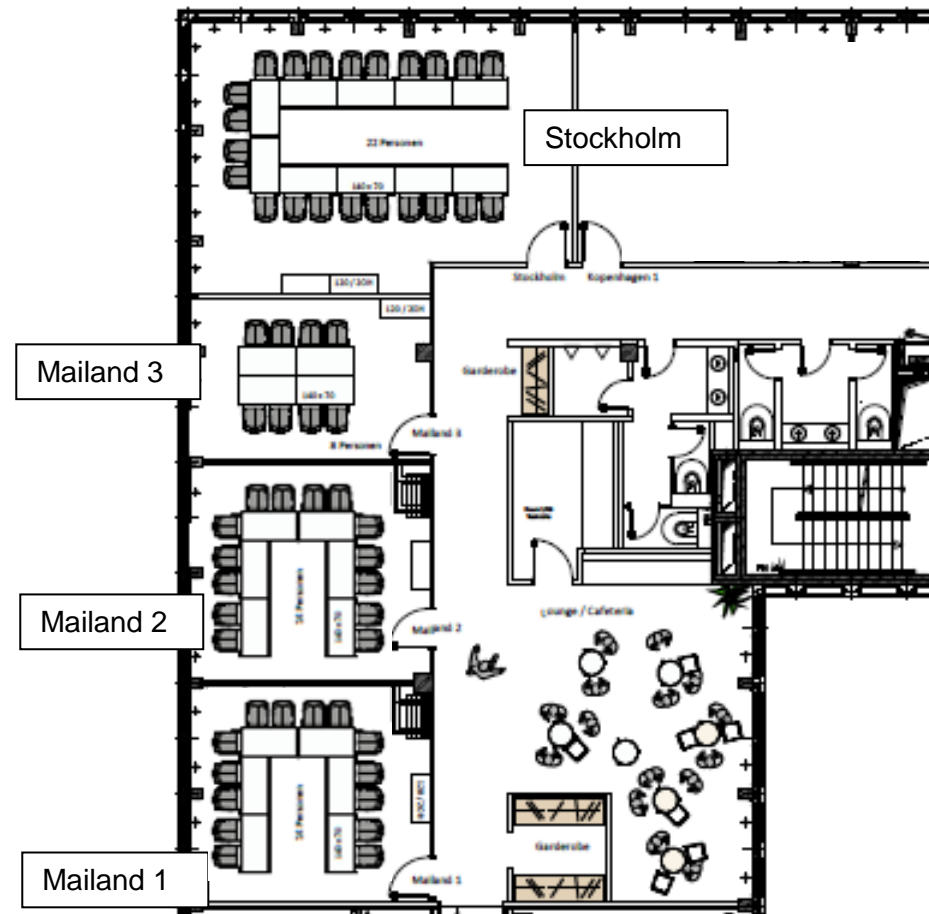

In all rooms you find WLAN. The tables are electrified and projectors are on the ceiling.

Enjoy your stay in full equipped rooms with modern air-conditioning and coffee lounges

room size in sqm	media	chairs	persons max.	Half day morning 8.00 a.m.-1.00 p.m. afternoon 01.00 p.m.-6.00 p.m. 1) EUR plus VAT	full day 8.00 a.m.- 6.00 p.m. EUR plus VAT	Rahmenbedingungen / sonstige Informationen 1) evening 5.00 p.m. to 7.00 p.m. EUR 69,00 Evening and weekend on request
16	Flip chart		4	1) 99,00	169,00	including WLAN, Media, mineral water and coffee/tea cancellation of 1 day conference without charging up to 23 sqm 3 work days (mo.-fr.) up to 37 sqm 5 work days (mo.-fr.) up to 60 sqm 10 work days (mo.-fr.) up to 83 sqm 12 work days (mo-fr.) payment for companies: invoice with payment within 8 days payment by credit card possible all priced plus VAT
16 20	Flip chart Flat screen		6 6	149,00 169,00	249,00 279,00	
23	Flip chart		8	159,00	269,00	
23	Flip chart Flat screen	 	8	199,00	339,00	
30	Flip chart projector		12	269,00	449,00	