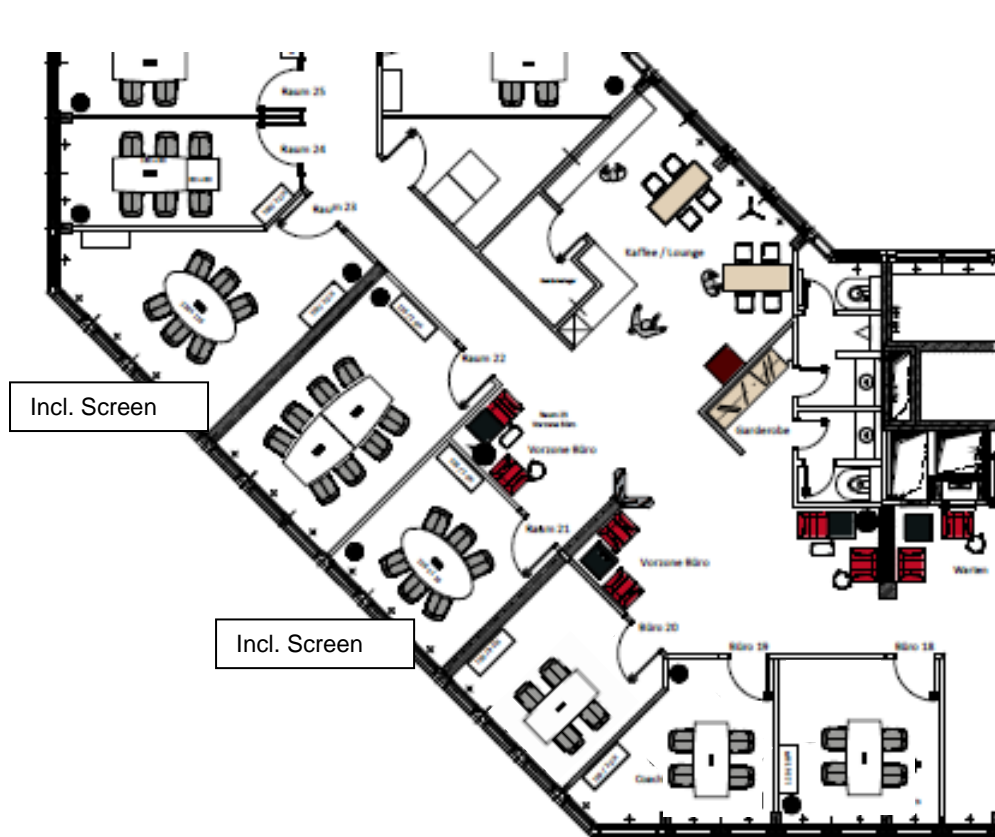

In all rooms you find WLAN. The tables are electrified and projectors are on the ceiling.

Enjoy your stay in full equipped rooms with modern air-conditioning and coffee lounges

room size in sqm	media	chairs	persons max.	Half day morning 8.00 a.m.-1.00 p.m. afternoon 01.00 p.m.-6.00 p.m. 1) EUR plus VAT	full day 8.00 a.m.- 6.00 p.m. EUR plus VAT	Rahmenbedingungen / sonstige Informationen 1) evening 5.00 p.m. to 7.00 p.m. EUR 69,00 Evening and weekend on request
16	Flip chart		4	1) 99,00	169,00	including WLAN, Media, mineral water and coffee/tea cancellation of 1 day conference without charging up to 23 sqm 3 work days (mo.-fr.) up to 37 sqm 5 work days (mo.-fr.) up to 60 sqm 10 work days (mo.-fr.) up to 83 sqm 12 work days (mo-fr.) payment for companies: invoice with payment within 8 days payment by credit card possible all priced plus VAT
16 20	Flip chart Flat screen		6 6	149,00 169,00	249,00 279,00	
23	Flip chart		8	159,00	269,00	
23	Flip chart Flat screen	 	8	199,00	339,00	
30	Flip chart projector		12	269,00	449,00	

Room size in sqm	media	chairs	persons max.	Half day morning 8.00 a.m.-1.00 p.m. afternoon 01.00 p.m.-6.00 p.m. EUR plus VAT	full day 8.00 a.m.– 6.00 p.m. EUR plus VAT
53	Flip chart projector		20	439,00	739,00
60	Flip chart projector		24	519,00	879,00
83	Flip chart projector		30	689,00	1.169,00